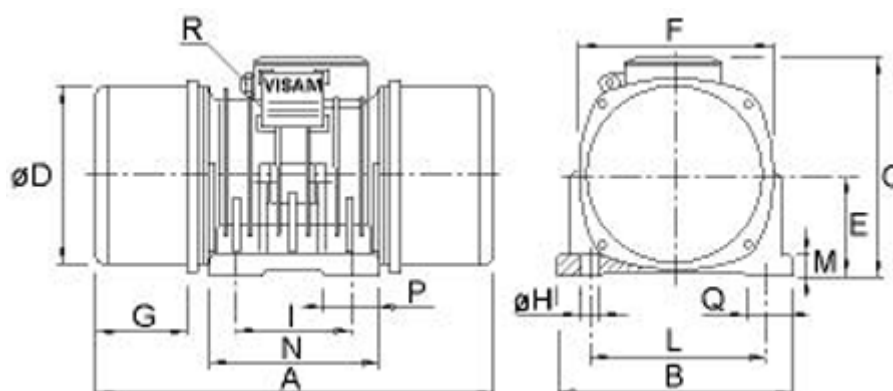

Data Sheet

Article number: 310101050002100

Description: Vibrator motor SPV 4.5 A 10kgcm
3000 o/m 500kg 0,51kW 3x230-400V 50hz

Measures

A = 292	L = 155
B = 194	M = 18
C = 204	N = 180
d = 148	Number H = 4
E = 86	P = 50
G = 44	Q = 45
H = 13	R = M20x1,5
I = 100	